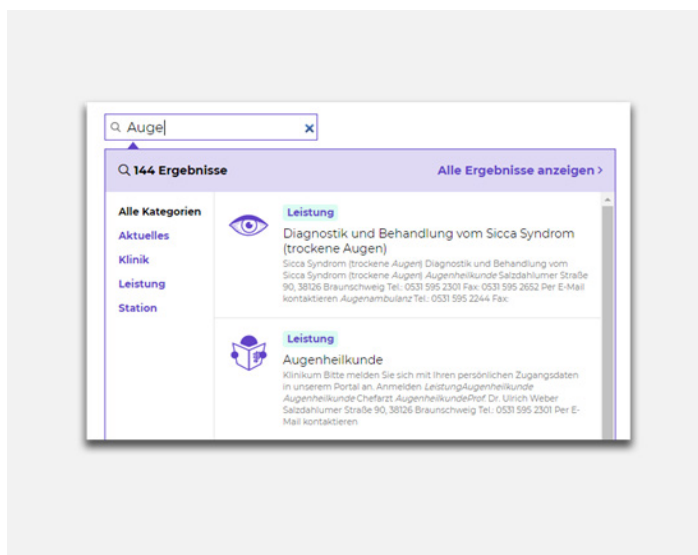

Condat Search Appliance

The search engine
for your website.

Find quickly instead of searching forever.

Finding information on websites can be really challenging. Result quality and user friendliness of the search function often leave something to be desired and worsen the overall user experience. With the **Condat Search Appliance**, you can enhance your site search substantially, providing a unified, intuitive access to all your web content.

Powered by
 **elasticsearch**

Intelligent search.

The **Condat Search Appliance** understands your visitors. Automatic correction of errors and type-ahead make the search process as easy as possible. Results are sorted by relevance and can be narrowed down using dynamically generated facets.